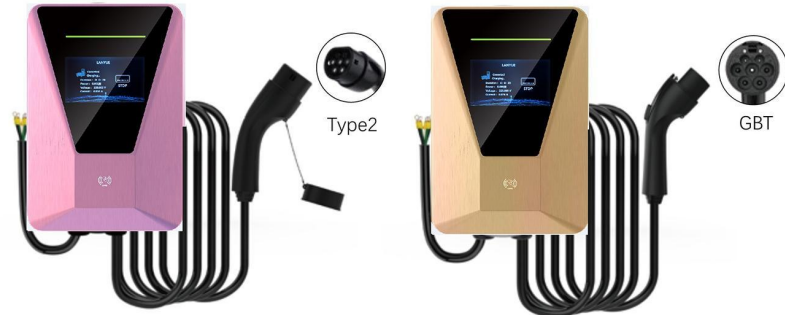

东莞锐一电子有限公司
DONGGUAN RUIYI ELECTRONIC CO.,LTD.

MDZ-MB235

MDZ-MB236

Electrical Performance

Data sheet		Parameters	
Name		MDZ-MB235	MDZ-MB236
Appearance structure	Model	RFID to Charge	
	Enclosure	Charging Gun PC9330/Control Box ABS	
	Size	Charging Gun 230*98*58mm/Wall Box 357*200*101mm [H+W+D]	
	Installation Method	Wall-Mounted/Column	
	Install Components	Column(Optional)	
	Power Direction	Input(Up) & Output(Down)	
	Net Weight	About 3.7KG	
Electrical index	Cable Length	5M or Negotiation	
	Input Voltage	AC 380V	
	Input Frequency	50Hz/60Hz	
	Max Power	22KW	
Environment index	Output Current	32A	
	Standby Power	3W	
	Applicable scene	Indoor or Outdoor	
	Work Humidity	5%~95%(non-condensing)	
Functional design	Work Temperature	-30°C~+50°C	
	Work Altitude	< 2000M	
	Protection Class	IP65	
	Cooling Method	Natural Cooling	
	Standard	IEC 62196	GB/T 20234
	Flammability rating	UL94 V0	
	Certificate	CE FCC ROHS	
Packaging specification	Interface	4.3 inch Display Screen	
	Communication	/	
Safety design	Box gauge/weight	L*W*H:410*410*125mm [3KG]	L*W*H:410*410*125mm [4.2KG]
		L*W*H:410*410*125mm [4.9KG]	

东莞锐一电子有限公司
DONGGUAN RUIYI ELECTRONIC CO.,LTD.