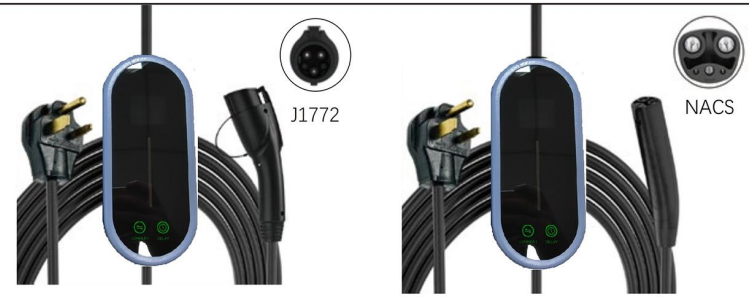

MDZ-MBType1

MDZ-MBTesla

Electrical Performance

Data sheet		Parameters	
Name		MDZ-MBType1	MDZ-MBTesla
Appearance structure	Power plug		NEMA 14-50P
	Model	Plug&Play/Book time/Current Regulation	
	Enclosure	Charging gun-Control boxPC9330	
	Size	Charging Gun 230*98*58mm/Control Box220*80*70mm 【H*W*D】	
	Installation Method	Floor-mounted/Wall-Mounted	
	Install Components	Screw	
	Power Direction	Input(Up) & Output(Down)	
	Cable Length	5M or Negotiation	
Electrical index	Input Voltage	AC 250V	
	Input Frequency	50Hz/60Hz	
	Max Power	7.8KW	
	Output Voltage	AC 250V	
	Output Current	8A-10A-13A-16A-32A	
	Standby Power	3W	
Environment index	Applicable scene	Indoor or Outdoor	
	Work Humidity	5%~95%(non-condensing)	
	Work Temperature	-30°C~+50°C	
	Work Altitude	< 2000M	
	Protection Class	ChargingGun IP67/Control Box IP67	
	Cooling Method	Natural Cooling	
	Standard	SAE J1772	Tesla
	Flammability rating	UL94 V0	
	Certificate	CE FCC ROHS	
Functional design	Interface	2.5 inch Display Screen/LED Indicator Light	
	Communication	/	
Packaging specification	Box gauge/weight	L*W*H:410*410*125mm 【3KG】	L*W*H:410*410*125mm 【4.2KG】
		L*W*H:410*410*125mm 【4.9KG】	
Safety design	Over Current Protection、Residual Current Protection、Ground Protection、Surge Protection、Over/Under Voltage,Frequency,Temperature Protection